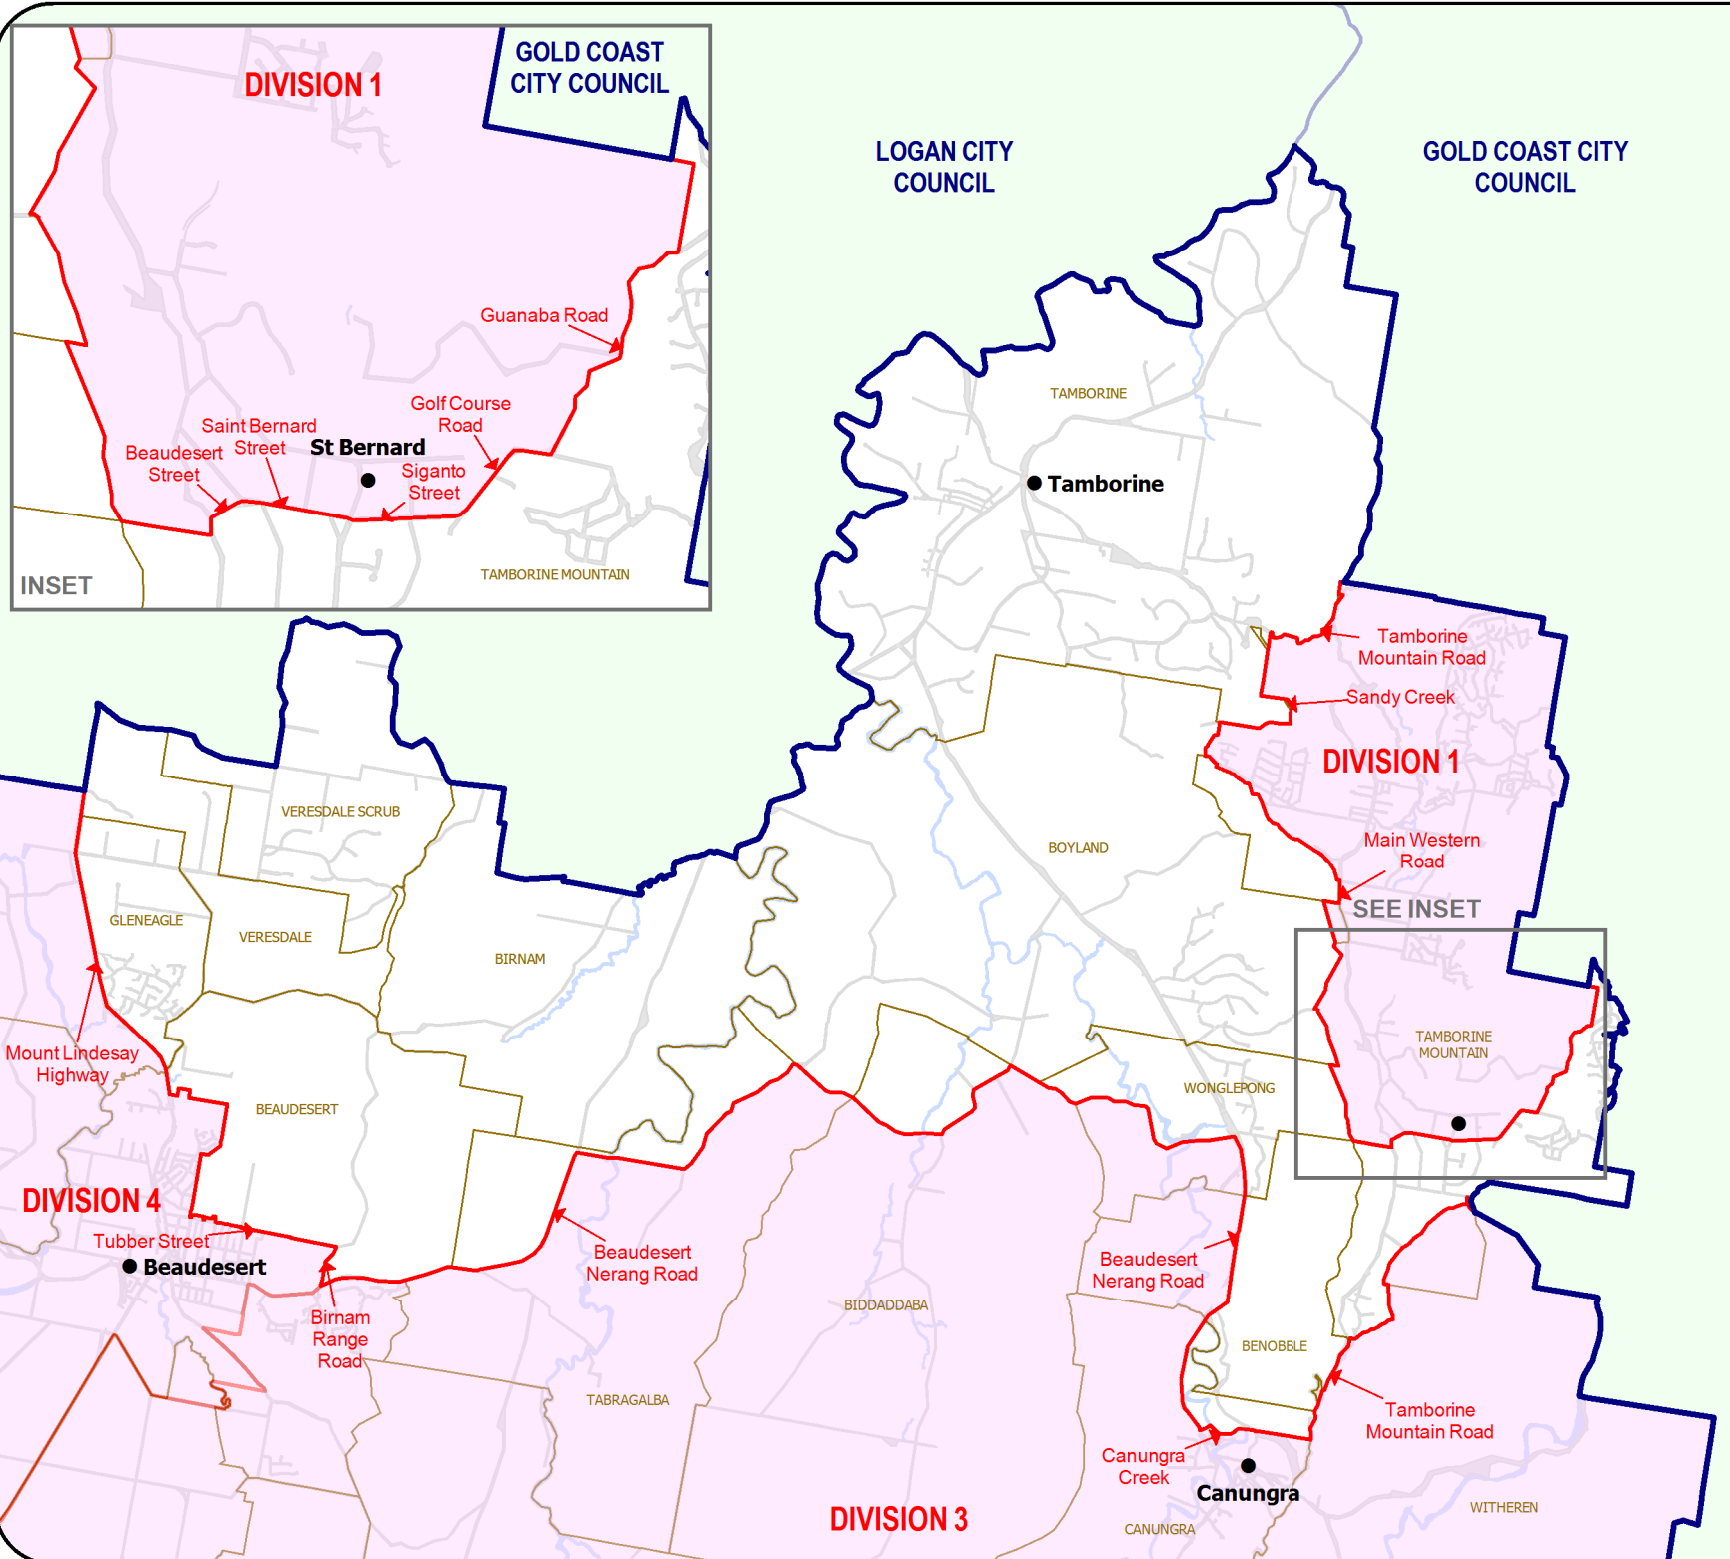

DISCLAIMER

While every care is taken to ensure the accuracy of this data, the Electoral Commission of Queensland (ECQ) makes no representations or warranties about its accuracy, reliability, completeness or suitability for any particular purpose and disclaims all responsibility and all ability (including, without limitation, liability in negligence) for all expenses, losses, damages (including indirect and consequential damage) and cost which might be incurred as a result of the data being inaccurate or incomplete in any way and for any reason. This map has been produced by the ECQ as a guide to show the location of the Local Area Electoral Boundaries and Polling Booth locations.

It is not an official map of Local Area Electoral Boundaries. Official maps of Local Area Electoral Boundaries are available from SmartMap, Department of Environment and Resource Management, Woolloongabba.

© The State of Queensland - 2012
(Department of Environment and Resource Management)
© Electoral Commission of Queensland 2012